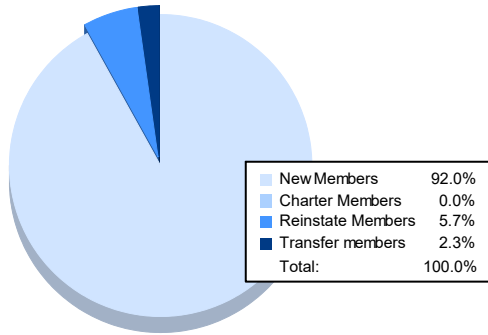

Year	New Clubs	Dropped Clubs	Gain/ Loss Clubs	New Members	Charter Members	Reinstate Members	Transfer Members	Total Member Added	Total Members Dropped	Gain/ Loss Members
2016-2017	0	0	0	109	0	6	4	119	142	-23
2017-2018	0	0	0	125	0	9	6	140	137	3
2018-2019	0	1	-1	81	5	3	15	104	149	-45
2019-2020	0	1	-1	42	0	4	3	49	103	-54
2020-2021	0	3	-3	80	0	5	2	87	167	-80
<b>Average</b>	<b>0</b>	<b>1</b>	<b>-1</b>	<b>87</b>	<b>1</b>	<b>5</b>	<b>6</b>	<b>100</b>	<b>140</b>	<b>-40</b>

### Membership Composition June 2021 Cumulative